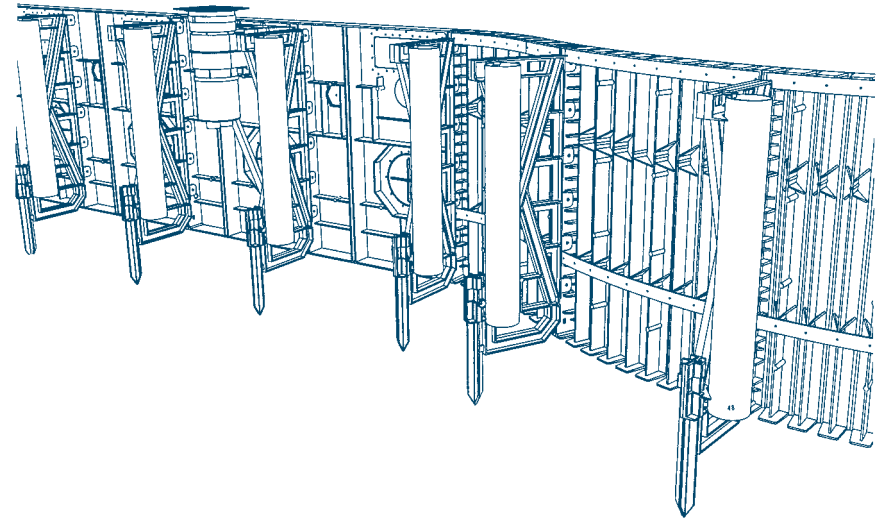

System

Kafko's™ Unique Multi-Flex® Polymer Wall System

The Kafko heavy duty wall brace system is designed to hold the pool walls in place, giving maximum support. The convenient ground stakes secure the panels from any movement before the pouring of concrete. This guarantees a properly squared pool wall. The brace also allows for the attachment of a sono tube which will help carry the deck load and add strength to the overall pool structure.

Available in the industry standard panel height of 42" which gives you 3' water depth in the shallow end of the pool. This pool is also available in 48" high panels allowing for 6" more water depth in the shallow end of the pool (3'6" water depth). The extra water depth is ideal for flat bottom pool designs which have become more popular in recent years, and 6" of extra water depth in hopper design pools will increase the comfort level for adults using the shallow end of the pool.

After years of research and development, kafko has introduced a new generation of unique polymer inground pools on the market. This new concept of flexible panels (patented) allows the creation of endless shapes to better meet today's consumer tastes. Our award winning polymer panels are strong and durable. Made of stable, non biodegradable polymer foams, greatly increases the longevity of the pool. In addition the cellular structure acts as a thermal screen withholding heat in the pool and blocking the penetrating cold from surrounding soils.