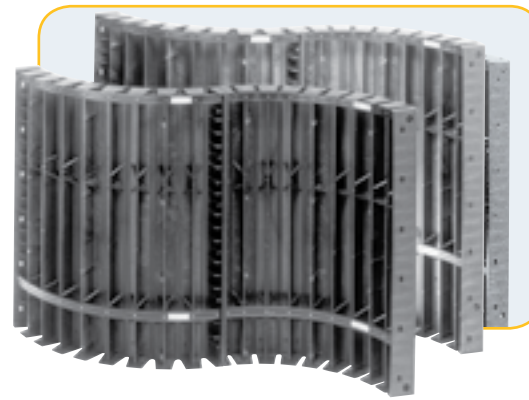

Wisconsin

14' x 28'  
16' x 32'  
18' x 36'  
20' x 40'

Wyoming

# Multi-Flex<sup>®</sup> Polymer Wall

Kafko's™ straight panel is made from 100% virgin, high impact, polystyrene resin. The top, bottom and side rails of the panel is 4" wide, each panel is rigidized with vertical and horizontal ribs. Three vertical ribs run the height of the panel and two of the ribs are doubled up for the superior strength. The center vertical rib in the 6' panel allows for a wall/deck support every 3'.

Kafko's™ patented MULTI-FLEX<sup>®</sup> panel is made from 100% virgin, polypropylene non-corrosive material. This panel has a 4" top and bottom rail with a vertical rib running the height of the panel every 4". Double resin strapping secures your MULTI-FLEX<sup>®</sup> panel into place, maintaining a true radius and added support. Although polymer pools have been available for many years, the one thing they have lacked is the ability to create new shapes. The MULTI-FLEX<sup>®</sup> panel features patented live hinges which enable you, along with the help of your dealer to choose from one of KAFKO'S™ many shapes or create your own shape. Panel allows for wall/deck brace support every 3'.