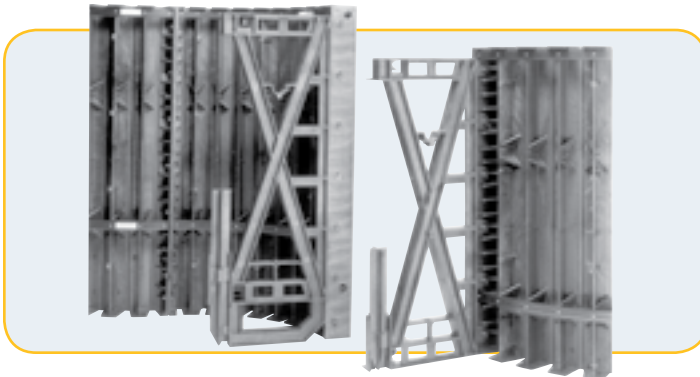

The 6' straight panels are engineered with 2 designated cutouts for return fittings. This area is reinforced with a box rib support and premarked for drilling. This ensures all return fittings align at the same level, improving water circulation.

Straight Polymer panels can be fitted with a large 500 watt light using the premarked area. This light area is also reinforced and accurately positions the light to the recommended distance from the water line.

Top and bottom alignment tabs help align the wall panels correctly, which also helps maintain a level wall during construction.

The panel is preformed for the Super-Skim<sup>®</sup> Skimmer with skimmer support locator. This system relieves pressure from the plumbing. The Super-Skim<sup>®</sup> Skimmer is the only skimmer sold with its own skimmer support.

## Kafko's™ Unique Multi-Flex® Polymer Wall System

The Kafko heavy duty wall brace system is designed to hold the pool walls in place, giving maximum support. The convenient ground stakes secure the panels from any movement before the pouring of concrete. This guarantees a properly squared pool wall. The brace also allows for the attachment of a sono tube which will help carry the deck load and add strength to the overall pool structure.