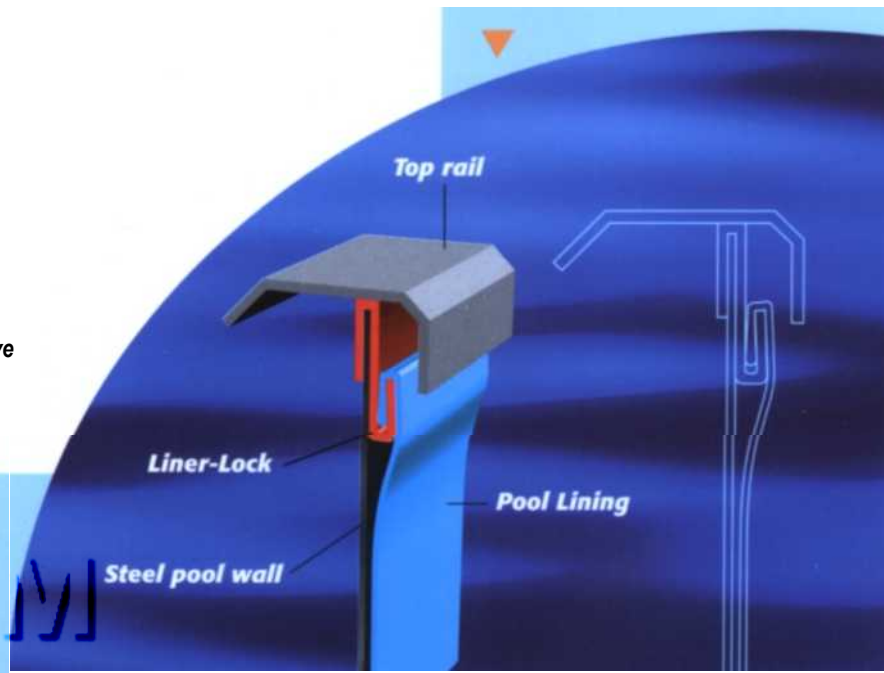

# Escalade

THE BUTTRESSLESS POOL

8' wide heavy duty Top Rail encased in double-sided resin-cote. Grab the rail and feel the strength

Giant resin top cap with built in collar support

Interlocking Aluminium Stabilizer for an added ring of strength

## Escalade

BUTTRESSLESS OVAL POOLS

Model	Size	Gallons
ESC 1217	12' x 1 T x 52"	7,000
ESC 1224	12' x 24' x 52"	9,500
ESC 1530	15' x 30' x 52"	11,500
ESC 1833	18' x 33' x 52"	16,500

### Liner-Lock Arrangement

Unique feature developed to ease the assembly of all our swimming pools:

- No wrapping liner over steel wall
- No disassembling to fit liner or liner replacement
- No fuss

- Composite core
- Alkaline cleaned
- Hot dipped galvanised
- Alkaline cleaned
- Bonderized coating
- Chromic seal Baked-on enamel paint
- Multi coloured decorative pattern application
- Protective final coating

Top rail

Liner-Lock

Pool Lining

Steel pool wall

1 | SWIML.COM