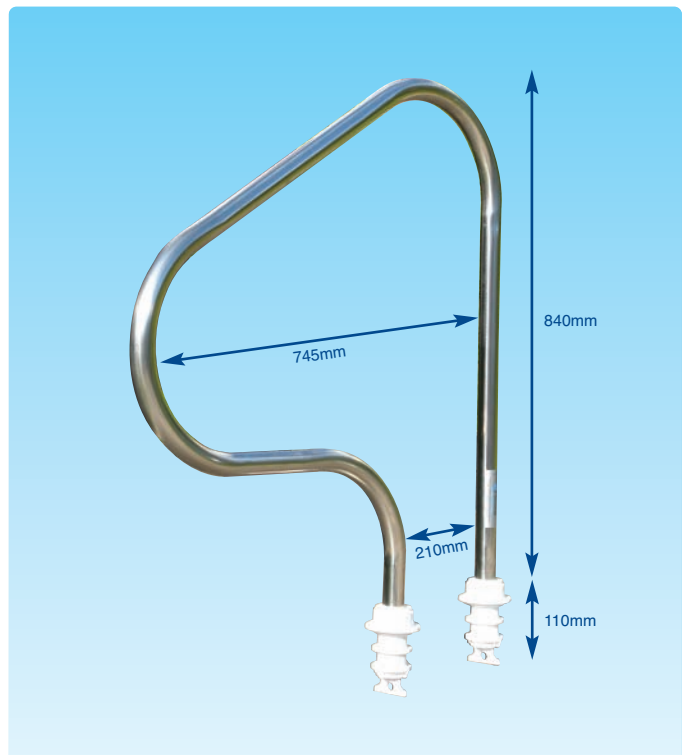

MADE TO ORDER