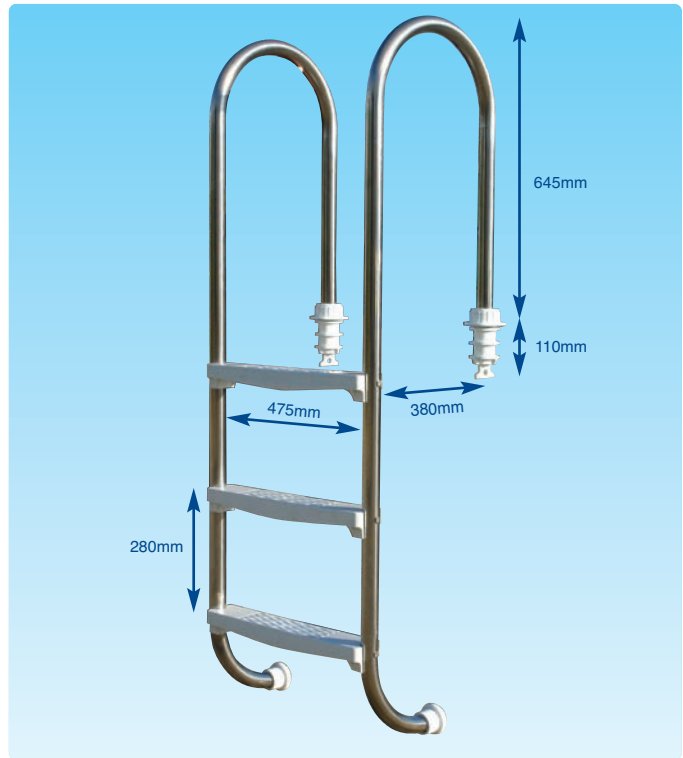

Stainless Steel Treads available on all ladders
please use code KPF500 to upgrade

Liner Peg Type

Liner Peg Set

DISCOUNT/ PRODUCT CODE	DESCRIPTION	PRICE EACH
D2 PSL700	3-Tread	319.60

Note: Ladder hinges and sleeve flanges cannot be used with peg type ladders.

Ladders available in Grade 316 for salt water
(allow an extra 25% on price)

Stainless Steel Treads available on all ladders
please use code KPF500 to upgrade

Slimline

MADE TO ORDER

Slimline

DISCOUNT/ PRODUCT CODE	DESCRIPTION	PRICE EACH
D2 PSL602	2-Tread	228.60
D2 PSL603	3-Tread	259.80
D2 PSL604	4-Tread	291.05
D2 PSL605	5-Tread	332.60

Available in Grade 316 for salt water
(allow an extra 25% on price)

Made to Order – Approx 5 day lead time

Undercover

Grabrails

DISCOUNT/ PRODUCT CODE	DESCRIPTION	PRICE EACH
D2 PSL305	With Flange (each)	219.50
D2 PSL402	With Compression Anchor (each)	142.80