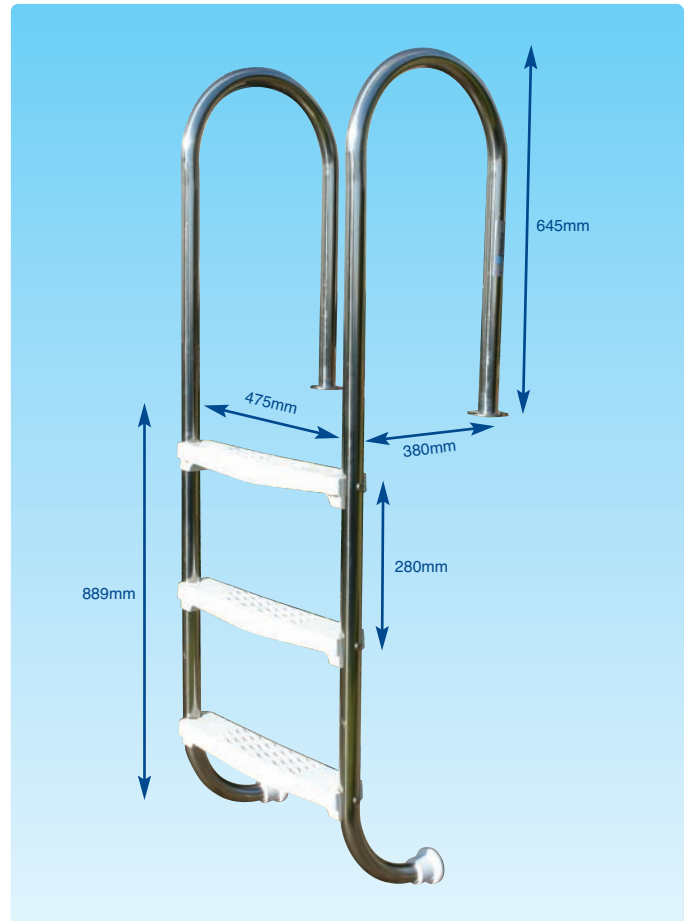

MADE TO ORDER

Wooden Pool Ladder

- Stainless steel ladder attaches to wooden top rail
- For any depth of pool

Wooden Pool Ladder

DISCOUNT/ PRODUCT CODE	DESCRIPTION	PRICE EACH
D2 PSL600 3-Tread		377.65

Decking Ladder

- Stainless steel adjustable ladder
- 48-52" depth pools
- Level of decking can be up to 0.2m below top of pool
- Stainless steel sliding flange adjusts height

Decking Ladder

DISCOUNT/ PRODUCT CODE	DESCRIPTION	PRICE EACH
D2 PSL601 4-Tread		345.00

Above Ground Pool Swing Up Ladder

- Removable outside staircase
- Handrail height selection
- Bridge type construction
- Easy 8 piece assembly
- 520mm width
- One piece staircase

Swing Up Ladder

DISCOUNT/ PRODUCT CODE	DESCRIPTION	PRICE EACH
L1 ZAP320	48"/52"	199.00