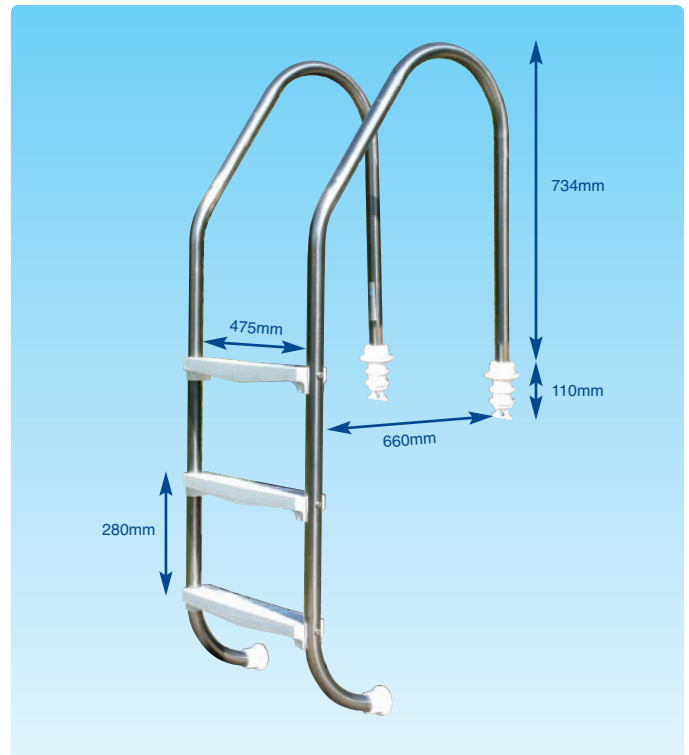

Standard

Standard Set

DISCOUNT/ PRODUCT CODE	DESCRIPTION	PRICE EACH
D2 PSL105	2-Tread	248.05
D2 PSL110	3-Tread	275.10
D2 PSL115	4-Tread	298.60
D2 PSL120	5-Tread	326.20

Ladders available in Grade 316 for salt water
(allow an extra 25% on price)

Stainless Steel Treads available on all ladders
please use code KPF500 to upgrade

Liner Peg Type

Liner Peg Set

DISCOUNT/ PRODUCT CODE	DESCRIPTION	PRICE EACH
D2 PSL700	3-Tread	319.60

Note: Ladder hinges and sleeve flanges cannot be used with peg type ladders.