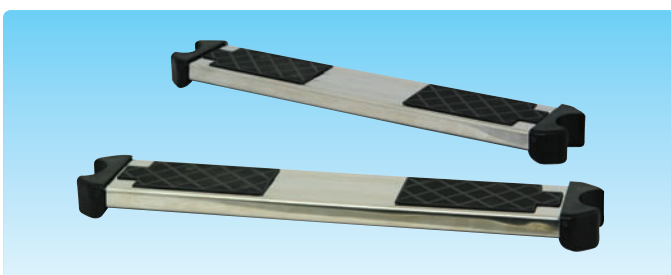

www.agbudget.co.uk Luxury Swimming Pool Equipment at Budget Prices

Ladders for swimming pools

- 304 stainless steel tube
- 1.5" diameter
- White ABS treads, ribbed underside for strength
- 2 to 5-tread models available

Stainless Steel Treads available on all ladders
please use code KPF500 to upgrade

Liner Peg Type

Liner Peg Set

DISCOUNT/ PRODUCT CODE	DESCRIPTION	PRICE EACH
D2 PSL700	3-Tread	319.60

Note: Ladder hinges and sleeve flanges cannot be used with peg type ladders.

Ladders available in Grade 316 for salt water
(allow an extra 25% on price)

Stainless Steel Treads available on all ladders
please use code KPF500 to upgrade

Slimline

MADE TO ORDER

Slimline

DISCOUNT/ PRODUCT CODE	DESCRIPTION	PRICE EACH
D2 PSL602	2-Tread	228.60
D2 PSL603	3-Tread	259.80
D2 PSL604	4-Tread	291.05
D2 PSL605	5-Tread	332.60

Available in Grade 316 for salt water
(allow an extra 25% on price)

Made to Order – Approx 5 day lead time

Undercover

Grabrails

DISCOUNT/ PRODUCT CODE	DESCRIPTION	PRICE EACH
D2 PSL305	With Flange (each)	219.50
D2 PSL402	With Compression Anchor (each)	142.80