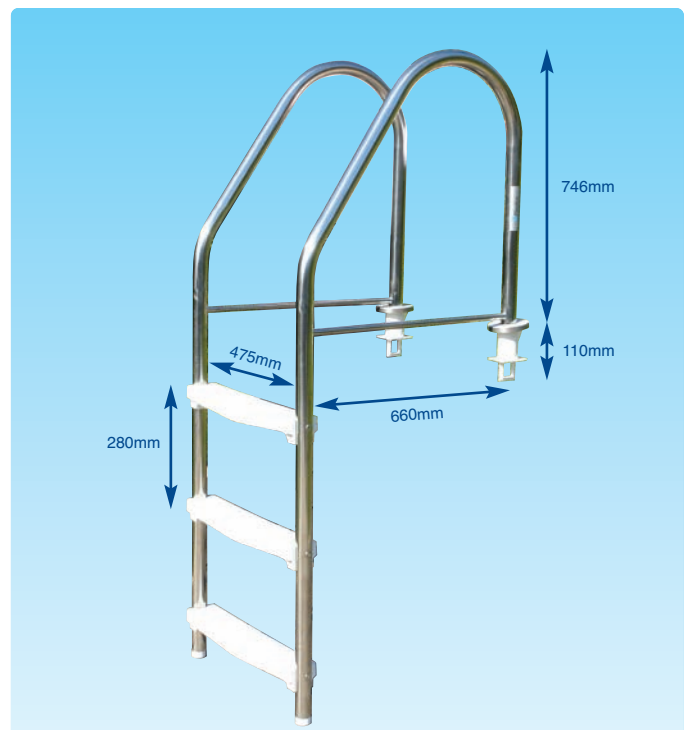

Stainless Steel Treads available on all ladders
please use code KPF500 to upgrade

Liner Peg Type

Liner Peg Set

DISCOUNT/ PRODUCT CODE	DESCRIPTION	PRICE EACH
D2 PSL700	3-Tread	319.60

Note: Ladder hinges and sleeve flanges cannot be used with peg type ladders.

Ladders available in Grade 316 for salt water
(allow an extra 25% on price)

Stainless Steel Treads available on all ladders
please use code KPF500 to upgrade

Slimline

MADE TO ORDER

Slimline

DISCOUNT/ PRODUCT CODE	DESCRIPTION	PRICE EACH
D2 PSL602	2-Tread	228.60
D2 PSL603	3-Tread	259.80
D2 PSL604	4-Tread	291.05
D2 PSL605	5-Tread	332.60