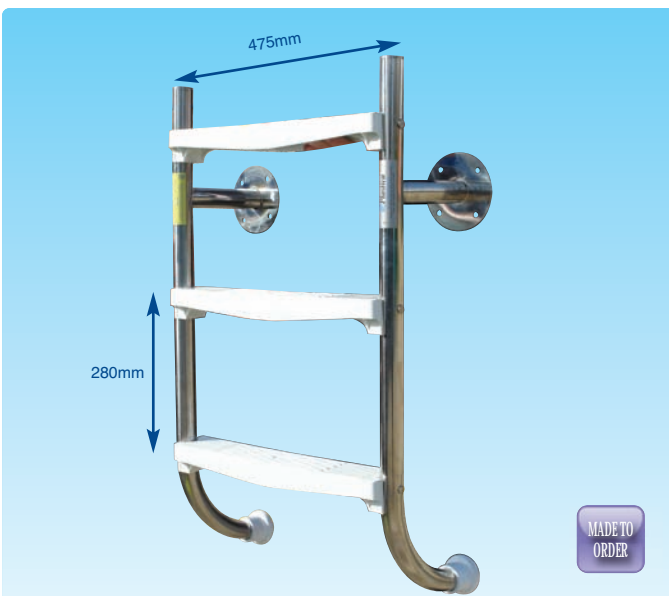

Ladders available in Grade 316 for salt water
(allow an extra 25% on price)

Stainless Steel Treads available on all ladders
please use code KPF500 to upgrade

Slimline

MADE TO ORDER

Slimline

DISCOUNT/ PRODUCT CODE	DESCRIPTION	PRICE EACH
D2 PSL602	2-Tread	228.60
D2 PSL603	3-Tread	259.80
D2 PSL604	4-Tread	291.05
D2 PSL605	5-Tread	332.60

Available in Grade 316 for salt water
(allow an extra 25% on price)

Made to Order – Approx 5 day lead time

Undercover

Grabrails

DISCOUNT/ PRODUCT CODE	DESCRIPTION	PRICE EACH
D2 PSL305	With Flange (each)	219.50
D2 PSL402	With Compression Anchor (each)	142.80

Undercover

DISCOUNT/ PRODUCT CODE	DESCRIPTION	PRICE EACH
D2 PSL405	2-Tread	239.00
D2 PSL410	3-Tread	293.15
D2 PSL415	4-Tread	339.75
D2 PSL420	5-Tread	381.80

Available in Grade 316 for salt water
(allow an extra 25% on price)

- Stainless steel adjustable ladder
- 48-52" depth pools
- Level of decking can be up to 0.2m below top of pool
- Stainless steel sliding flange adjusts height

Decking Ladder

DISCOUNT/ PRODUCT CODE	DESCRIPTION	PRICE EACH
D2 PSL601 4-Tread		345.00