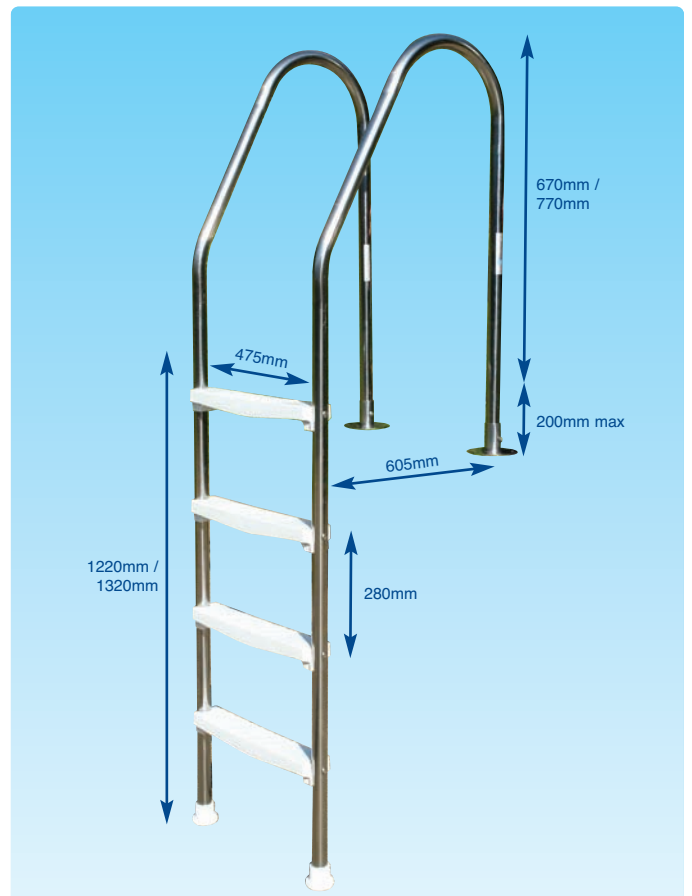

MADE TO ORDER

Wooden Pool Ladder

- Stainless steel ladder attaches to wooden top rail
- For any depth of pool

Wooden Pool Ladder

DISCOUNT/ PRODUCT CODE	DESCRIPTION	PRICE EACH
D2 PSL600 3-Tread		377.65

Decking Ladder

- Stainless steel adjustable ladder
- 48-52" depth pools
- Level of decking can be up to 0.2m below top of pool
- Stainless steel sliding flange adjusts height

Decking Ladder

DISCOUNT/ PRODUCT CODE	DESCRIPTION	PRICE EACH
D2 PSL601 4-Tread		345.00