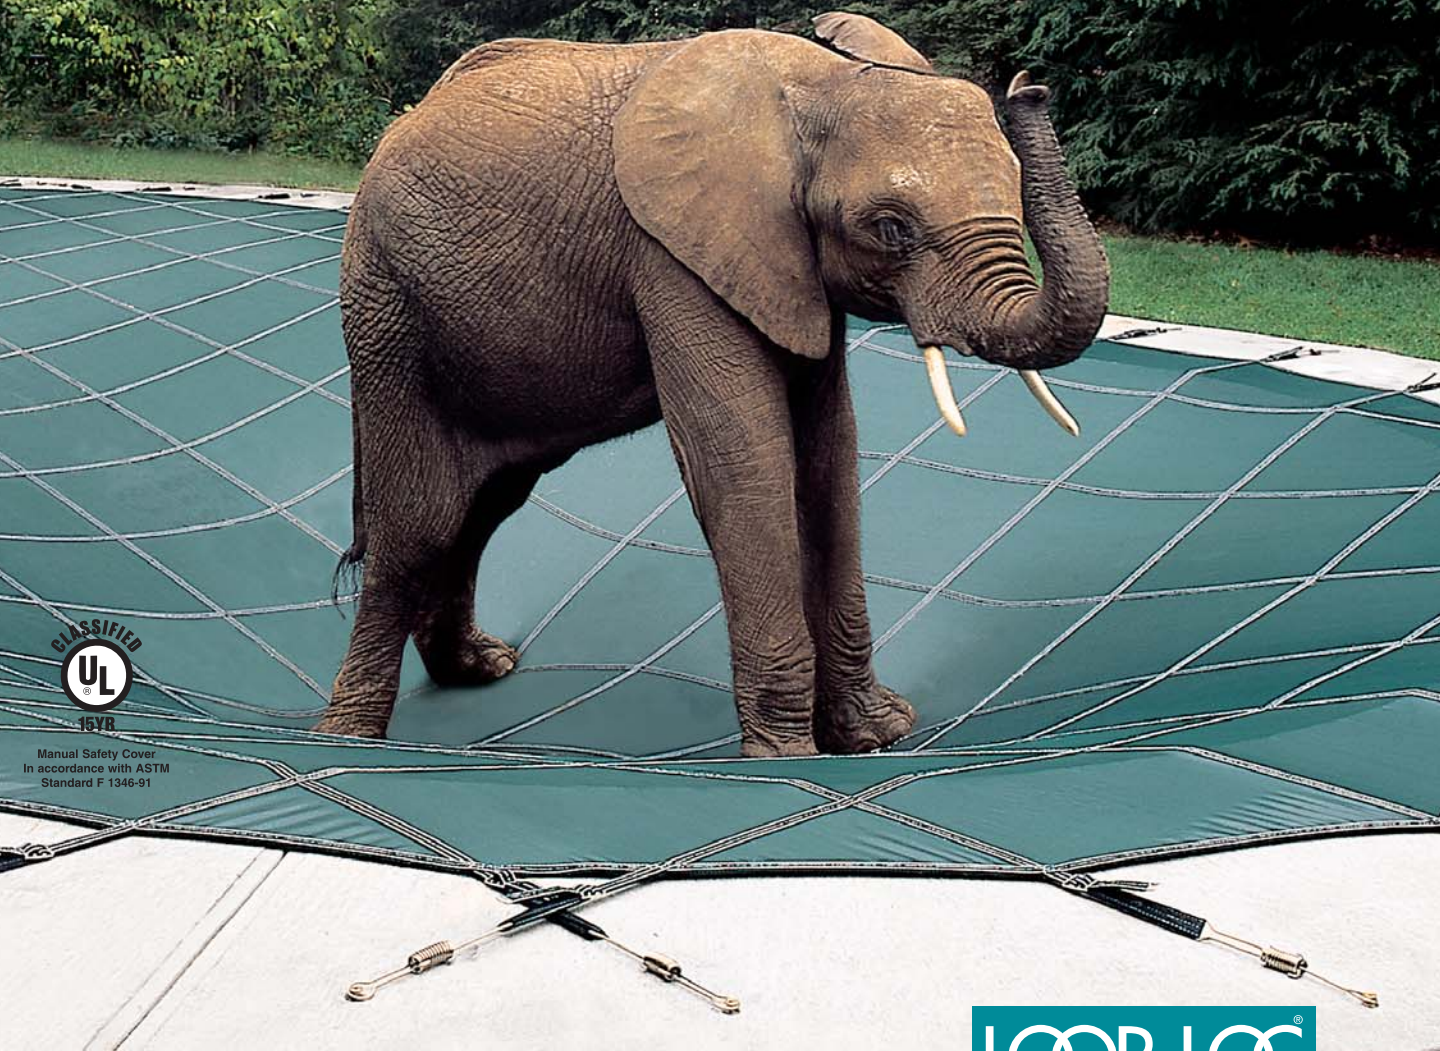

LOOP-LOC®

"Bubbles" on a mesh LOOP-LOC safety cover