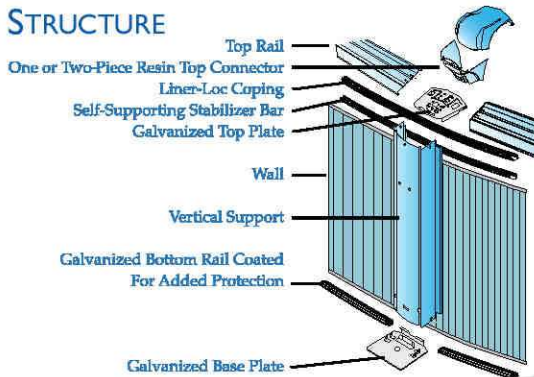

FRAME STRUCTURE